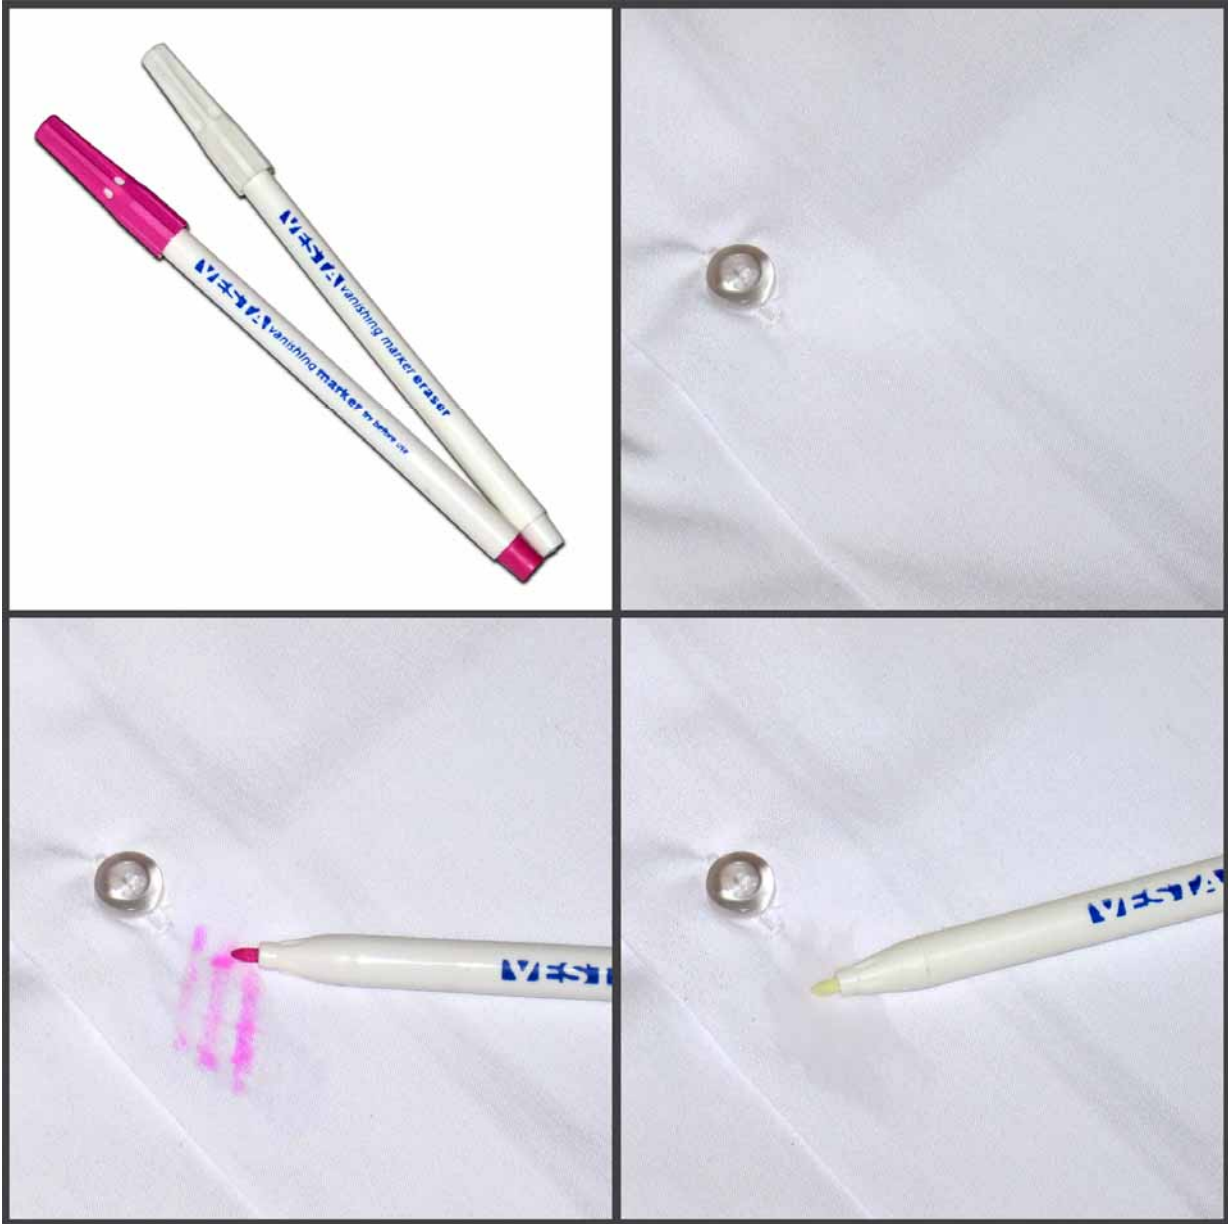

CVM - CVME Vanishing Markers and Erasers

Special "Vanishing" Markers and Erasers
Can be used on many types of fabrics without worrying about damage.

Packing Detail

Box Dimensions	40(H) x 33(W) x 36(L) cm.
Box Content	30 Cart.boxes
Cart.box Content	100 pens
Cart.box Weight	600 Gr./Gross/net
Box Weight	18,420 Kg./Gross/Net