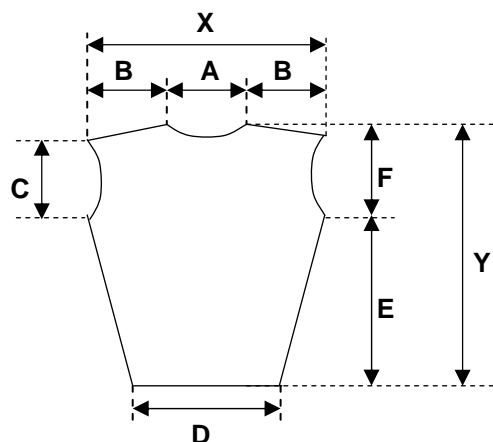

CNEO Concorde Neo Legs & Jacket

Black Neo "V" Type (standard)
12,5x30x130cm
160 pieces in Box / Box Size: 55x55x143

Black Neo "V" Type (large)
20x30x130cm
160 pieces in Box / Box Size: 55x55x143

Black Neo "U" Type cylinder
25x25x130cm
160 pieces in Box / Box Size: 55x55x143

Black Neo "U" Type cylinder
32x32x130cm
160 pieces in Box / Box Size: 55x55x143

Benefits of using special NEO covers for PP spray applications:

Rubbers get decomposed very quickly because of the corrosive chemicals like PP and need to be changed more frequently than normal.

	SMALL	MEDIUM	LARGE
A	22,00cm	24,00cm	25,50cm
B	16,00cm	23,50cm	28,00cm
C	22,00cm	26,50cm	28,00cm
D	29,50cm	36,00cm	44,00cm
E	39,50cm	35,00cm	33,50cm
F	23,50cm	28,00cm	29,50cm
X	38,00cm	47,50cm	53,50cm
Y	63,00cm	63,00cm	63,00cm