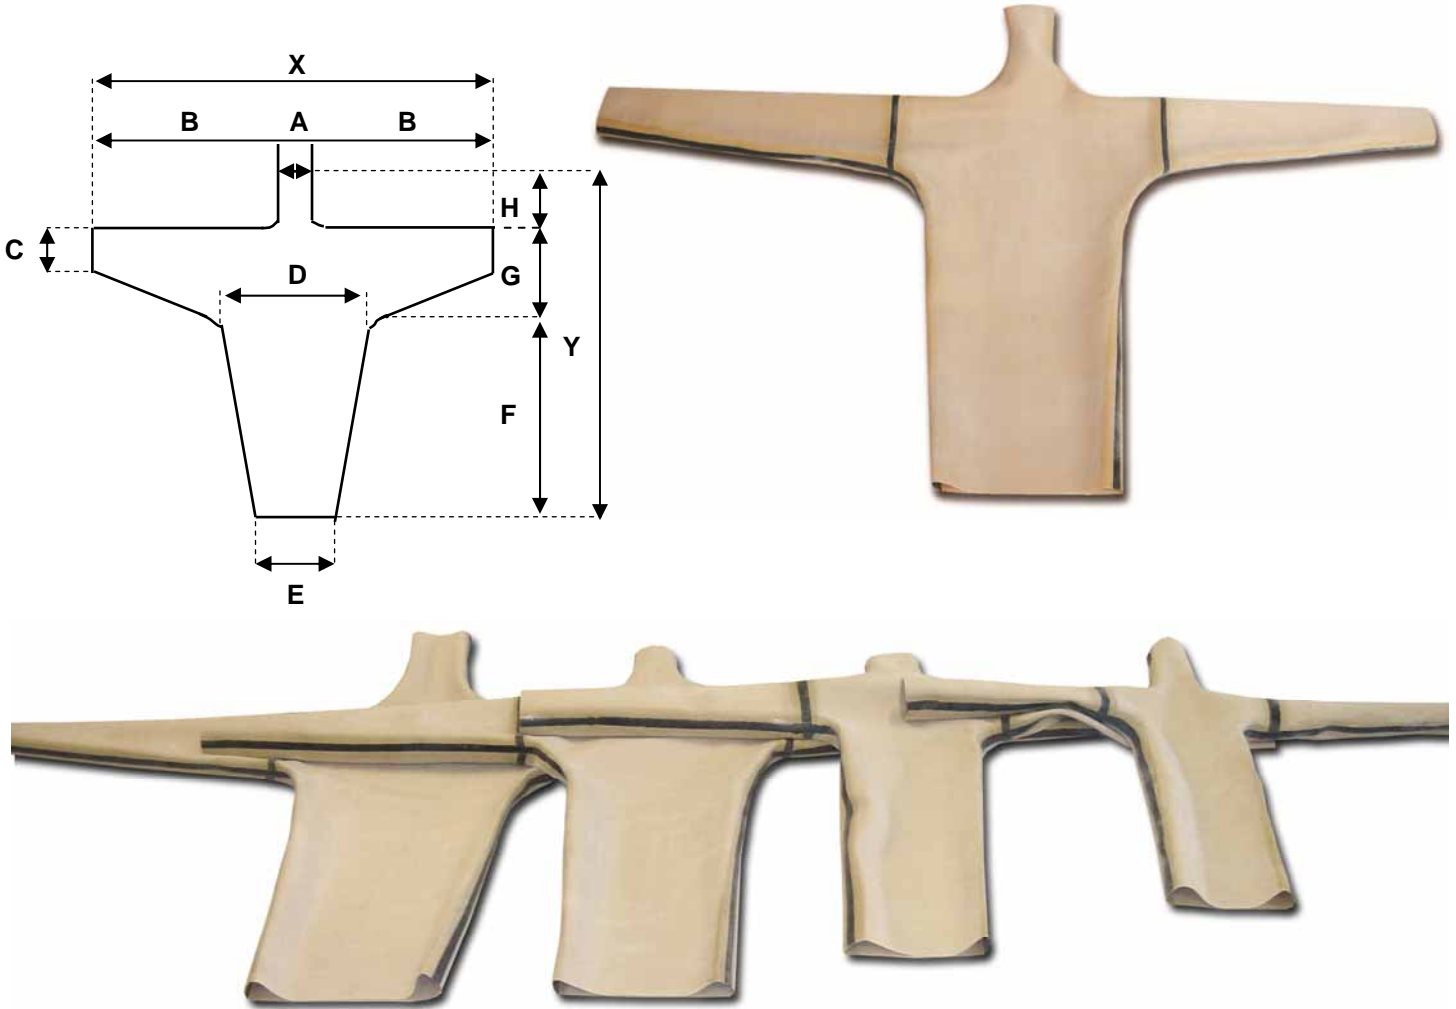

## CJR Concorde Jacket Rubbers

	BABY (XS)	CHILDREN (S)	WOMAN (M)	STANDARD (L) (MAN)
<b>A</b>	13,50cm	15,50cm	13,00cm	17,00cm
<b>B</b>	67,00cm	71,00cm	74,00cm	70,00cm
<b>C</b>	9,50cm	14,00cm	12,00cm	11,50cm
<b>D</b>	40,00cm	33,00cm	46,00cm	50,00cm
<b>E</b>	32,00cm	29,00cm	33,00cm	39,00cm
<b>F</b>	40,00cm	67,00cm	68,00cm	64,00cm
<b>G</b>	18,00cm	18,00cm	23,00cm	25,00cm
<b>H</b>	19,00cm	18,50cm	18,50cm	19,50cm
<b>X</b>	148,00cm	160,00cm	200,00cm	194,00cm
<b>Y</b>	75,00cm	100,00cm	108,00cm	107,00cm

\*\* XXS, XL & XXL are made upon request