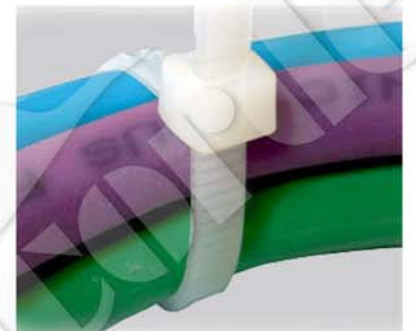

## CCT Concorde Cable Ties

For most basic cable tie needs, one-piece, injection molded construction provides maximum strength and adjustability for securing bundles.

Type	CCT1	CCT2	CCT3	CCT4
Color	White	White	White	White
Material	Nylon 66	Nylon 66	Nylon 66	Nylon 66
Size	4,8x200 mm	3,6x300 mm	4,8x300 mm	4,8x380 mm
Packaging	100 pcs / Bag	100 pcs / Bag	100 pcs / Bag	100 pcs / Bag